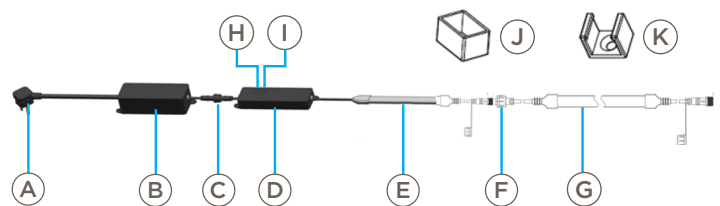

## Specifications

Device		
16ft Outdoor Light Strip Description	CLEDSTR36SCDODP	
32ft Outdoor Light Strip Description	CLEDSTR36LCDODP	
Outdoor Light Strip	Input Voltage	120V
	Life (Hours)	25,000
	Zone Number	30
	Color Mixing	RGBWW
	CCT Range	2000-7000K
Outdoor Light Strip Extension	Color Range	16 Million Colors
	Description	CLEDSTX18CDODP
	Zone Number	15

## Hardware

Operating Temperature	-4°F to 104°F (-20°C to 40°C)
Trimable	Yes
Extendable	Yes, up to 64ft
LED Spacing	1.1in
Segment Size	6.6 in
Manufac. Process	Extrusion Glue
Environmental (Wet, Dry, Damp)	Wet
Indoor/Outdoor	Outdoor
IP Rating	IP65

## Device Overview

(A)	Outlet
(B)	Adapter
(C)	Waterproof Connector
(D)	Control box
(E)	Light Strip
(F)	Waterproof Connector
(G)	Light Strip Extension - Sold separately.
(H)	On/Off Button - Press and hold for 10 seconds to factory reset the device.
(I)	Light Show Modes - Cycles through the 9 preset Lights Shows. (Candlelight, Rainbow, Fireworks, Volcanic, Aurora, Happy Holidays, Red, White & Blue, Vegas, Party Time)
(J)	Cap
(K)	Snap Joint - Can be used to snap the light strip in place.